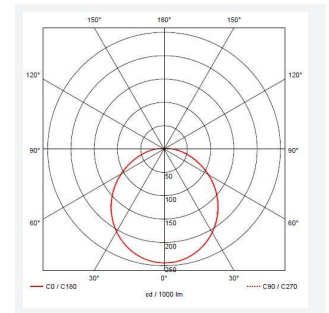

# Eclipse

Eclipse MultiLED CCT White  
Code: AECLD/W/CCT

Category	Bulkheads
Application	Ancillary, Commercial, Education, Healthcare, Hospitality, Retail
Specification	Performance

GENERAL INFORMATION	
Wattage	11W - 25W
Lumens Delivered	1200lm - 2800lm (4000K)
Lm/W	108lm/W - 114lm/W (4000K)
Beam Angle	110
CRI	80
CCT	3000/4000K
Input	220/240V
Operating Temp	-10°C - 25°C
SDCM	6
Product Weight without Packaging	1.887 kg

TECHNICAL INFORMATION	
Light Source	LED
Colour / Finish	White
IP Rating	IP20
Class Protection	1
Internal / External	Internal
Surface / Recessed / Suspended	Ceiling, Wall
Lumen Depreciation	L70 60,000h
Warranty (Years)	5
CE Mark	Yes
Diameter	435 mm