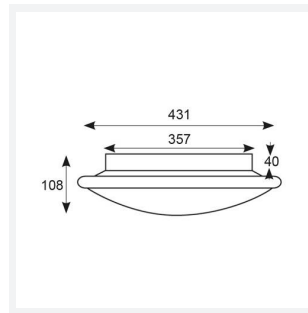

PRODUCT FEATURES

- LED wall/ceiling luminaire with adjustable power and light output option suitable for education and commercial applications and ancillary areas
- Internal CCT selector switch allows the installer to choose the CCT between 3000K and 4000K
- Spun aluminium base with dished opal Visiluxe diffuser
- One product with integral driver dip-switch
- Corridor function options available for effective reduction in energy consumption
- BESA box fixing versatile mounting options

GENERAL INFORMATION	
Wattage	11W - 25W
Lumens Delivered	1200lm - 2800lm (4000K)
Lm/W	108lm/W - 114lm/W (4000K)
Beam Angle	110
CRI	80
CCT	3000/4000K
Input	220/240V
Operating Temp	-10°C - 25°C
SDCM	6
Product Weight without Packaging	1.887 kg

TECHNICAL INFORMATION	
Light Source	LED
Colour / Finish	White
IP Rating	IP20
Class Protection	1
Internal / External	Internal
Surface / Recessed / Suspended	Ceiling, Wall
Lumen Depreciation	L70 60,000h
Warranty (Years)	5
CE Mark	Yes
Diameter	435 mm