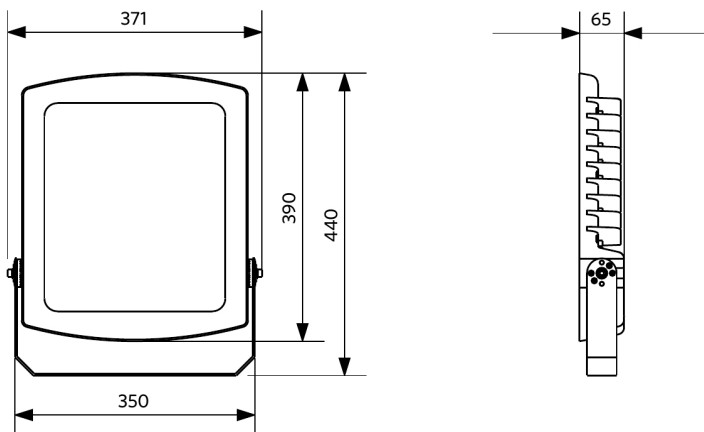

Specifications

Item Code	Item Description	Equivalent to (W)	Power (W)	Lumen	Efficacy (lm/W)	CCT (K)	Beam angle	Colour rendering index (CRI)	Surge protection	Weight (kg/pc)
On-Off										
140062033	LEDflood-P Re440-125W-4000-AS-BL	HID 400W	125	15625	125	4000	55° x 115°	≥ 80	4 kV	6.41

Electrical Supply	
Frequency	50/60 Hz
Nominal voltage	220-240 V AC
DC input voltage	See catalogue appendix Connection Specifications
230V Cable length	1 m

Mechanical Properties	
Housing material	Die-casted Aluminum
Optical material	Polycarbonate
Cover material	Tempered glass

Dimensional Drawing (mm)

LEDflood-P Re440

Photometric Data