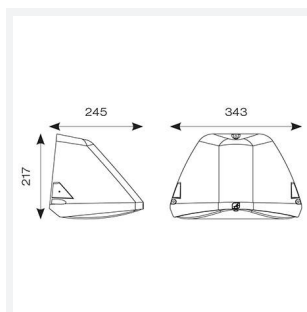

PRODUCT FEATURES

- Modern, robust die-cast aluminium low glare wall pack suitable for commercial and industrial applications
- Reduced light pollution with 0% upward light distribution, helps with compliance with Dark Skies recommendations, helps with compliance with Dark Skies recommendations
- High efficiency up to 120 Lm/W
- Multiple conduit entry and BESA fixing points
- Advanced lens technology offers wide distribution for optimum spacing and uniformity; whilst ensuring minimal uplight and light pollution
- Power selectable; offering a choice of 3 outputs, in one luminaire
- Electrostatic paint finish for enhanced corrosion resistance
- 20mm East and West side entry for surface conduit and through-wire

GENERAL INFORMATION	
Wattage	18W - 30W
Lumens Delivered	2200lm - 3600lm (4000K)
Lm/W	120lm/W (4000K)
Beam Angle	70/140
CRI	82
CCT	3000/4000K
Input	220/240V
Operating Temp	-20°C - 40°C
SDCM	6

TECHNICAL INFORMATION	
Light Source	LED
Colour / Finish	Black
IP Rating	IP65
Class Protection	1
Internal / External	External
Surface / Recessed / Suspended	Surface
Lumen Depreciation L70 B50	L70 B50 72,000h
Warranty (Years)	5
CE Mark	Yes
Height	217 mm