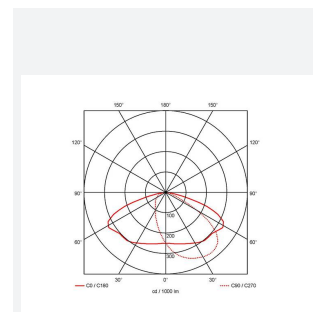

PRODUCT FEATURES

- Modern, robust die-cast aluminium low glare wall pack suitable for commercial and industrial applications
- Reduced light pollution with 0% upward light distribution, helps with compliance with Dark Skies recommendations, helps with compliance with Dark Skies recommendations
- High efficiency up to 120 Lm/W
- Multiple conduit entry and BESA fixing points
- Advanced lens technology offers wide distribution for optimum spacing and uniformity; whilst ensuring minimal uplight and light pollution
- Power selectable; offering a choice of 3 outputs, in one luminaire
- Electrostatic paint finish for enhanced corrosion resistance
- 20mm East and West side entry for surface conduit and through-wire

GENERAL INFORMATION	
Wattage	18W - 30W
Lumens Delivered	2200lm - 3600lm (4000K)
Lm/W	120lm/W (4000K)
Beam Angle	70/140
CRI	82
CCT	3000/4000K
Input	220/240V
Operating Temp	-20°C - 40°C
SDCM	6

TECHNICAL INFORMATION	
Light Source	LED
Colour / Finish	Black
IP Rating	IP65
Class Protection	1
Internal / External	External
Surface / Recessed / Suspended	Surface
Lumen Depreciation L70 B50	L70 B50 72,000h
Warranty (Years)	5
CE Mark	Yes
Height	217 mm