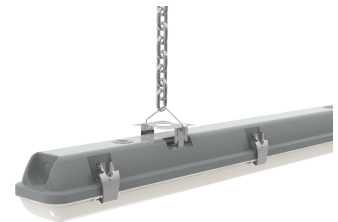

Category	Battens and Weatherproofs
Application	Ancillary, Commercial, Education, Healthcare, Hospitality, Industrial, Retail
Specification	Performance

Tornado EVO

Tornado EVO CCT Multi Wattage 1500mm Switch Dim

Code: ATORE5/1/DD1

PRODUCT FEATURES

- IP65 non-corrosive batten suitable for industrial applications and ancillary areas
- CCT selectable between 4000K, 5000K and 6500K and power selectable; offering a choice of 2 outputs, in one luminaire
- LED performance allows point-to-point replacement of existing fluorescent luminaires
- Whole luminaire illuminates during emergency operation rather than a small area, allowing less emergency versions required on an installation
- High efficiency up to 160 Lm/W
- Slim sloped diffuser design creates sleek appearance and offers greater light distribution
- Lockable heavy-duty stainless steel clips supplied as standard for added safety and security

GENERAL INFORMATION

Wattage	30W/60W
Lumens Delivered	4600lm - 8600lm (4000K)
Lm/W	150lm/W (4000K)
Beam Angle	120
CRI	80
CCT	4000/5000/6500K
Input	220/240V
Operating Temp	-20°C - 40°C
SDCM	3
Energy efficiency class	D
Product Weight without Packaging	2.2 kg

TECHNICAL INFORMATION

Light Source	LED
Colour / Finish	Grey
IP Rating	IP65
Class Protection	1
Internal / External	Internal / External
Surface / Recessed / Suspended	Ceiling, Suspended
Lumen Depreciation	L80 100,000h
Warranty (Years)	5
CE Mark	Yes
Height	80 mm