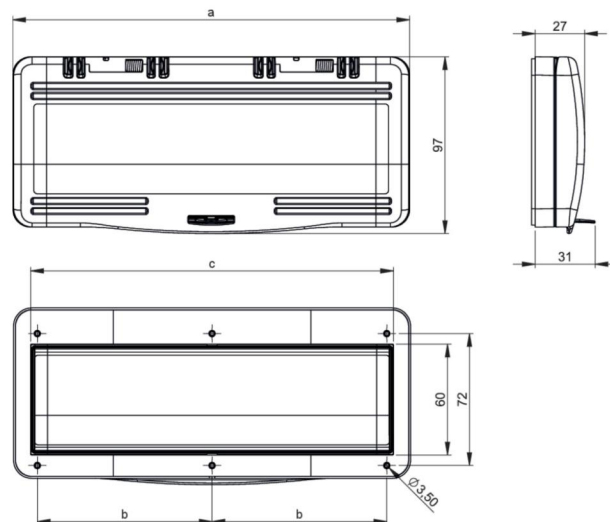

article#	9006506
article description	Fuse window (hinged) 6 modules IP44/IP54 (light-grey)
description long	Hinged window 6TE IP44/IP54 (light grey) material (window/frame): Polycarbonate/PC-ABS dimension (WxHxD): 128x97x27mm Protection degree: IP44 (horizontal), IP54 (vertical)
GTIN (EAN)	9003399806506
country of origin	AT
customs number	85389099
net weight	0.127 kg
packaging quantity	20
minimum order quantity	20

ETIM 9.0	EC002527
Window pane material	Plastic
Hinging	True
Width	128 mm
Height	97 mm
Depth	27 mm
Degree of protection (IP)	IP54

a	128 mm
b	51 mm
c	108 mm

<https://www.pcelectric.at/shop/en/?func=detail&artnr=9006506>