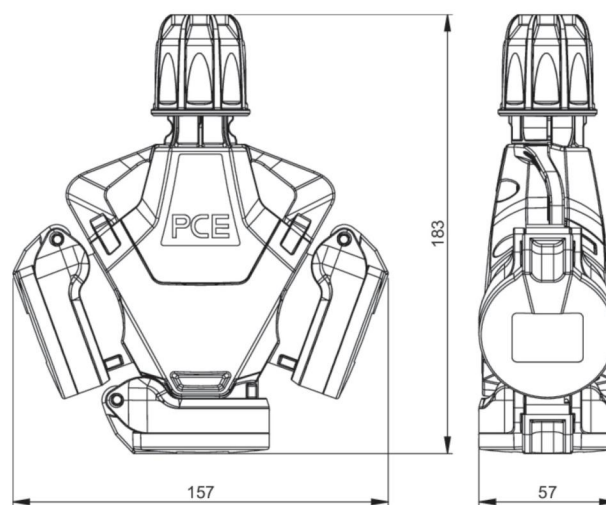

article#	253822-sr5
article description	3-way connector TopTaurus2 solid rubber hinged lid nat 5p IP54 red
description long	3-way connector TopTaurus2 solid rubber with hinged lid color housing/terminal-cover: black/red contact carrier: TPE ready wired on 5-pole terminal block (PH1) earthing system: Austrian/German (type F - with earth lug) contacts: nickel plated 250V~ / 16A / 2P+E external strain relief with gland nut for serve conditions protection rating: IP54
GTIN (EAN)	9003399619656
country of origin	AT
customs number	85366990
net weight	0.388 kg
packaging quantity	5
minimum order quantity	5

ETIM 9.0	EC001327
Model	Coupler CEE 7/3 (Typ F)
Material	Full rubber
For heavy conditions according to VDE	True
Degree of protection (IP)	IP54
Insert direction	Straight
Connection system	Screwed terminal
Colour	Red
Number of poles	3
Nominal voltage	250 V
Nominal current	16 A

K (cable Ø)	6-19 mm
wire flexible	1-2,5 mm ²
contact screws	50 Ncm
housing screws	160 Ncm
strain relief	400 Ncm
dismantling length	30 mm
stripping length	7 mm
ambient temperature	-25 – 40 °C

<https://www.pcelectric.at/shop/en/?func=detail&artnr=253822-sr5>