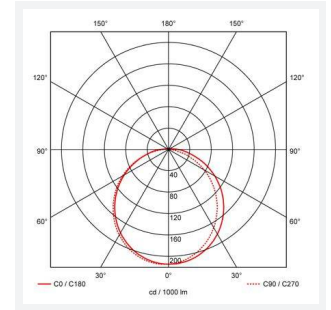

Lynx Mini

Lynx Mini CCT Wallpack
Code: AMLWPLED/CCT

Category	Bulkheads
Application	Commercial, Education, Healthcare, Hospitality, Industrial, Outdoor, Residential, Retail
Specification	Performance

PRODUCT FEATURES

GENERAL INFORMATION	
Wattage	15W
Lumens Delivered	1200lm (4000K)
Lm/W	78lm/W (4000K)
Beam Angle	25/75
CRI	80
CCT	3000/4000K
Input	220/240V
Operating Temp	-10°C - 40°C
SDCM	6

TECHNICAL INFORMATION	
Light Source	LED
Colour / Finish	Black
IP Rating	IP65
Class Protection	2
Internal / External	External
Surface / Recessed / Suspended	Wall
Lumen Depreciation	L70 36,000h
Warranty (Years)	5
CE Mark	Yes
Height	271 mm