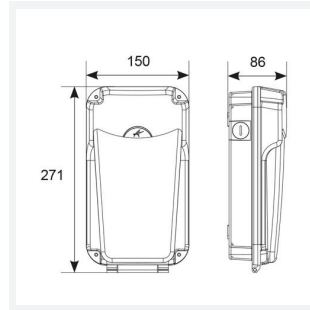

Lynx Mini

Lynx Mini CCT Wallpack
Code: AMLWPLED/CCT

Category	Bulkheads
Application	Commercial, Education, Healthcare, Hospitality, Industrial, Outdoor, Residential, Retail
Specification	Performance

PRODUCT FEATURES

- Robust compact wall mounted luminaire for general accent illumination and suitable for education, commercial, industrial applications
- Tamper-proof allen key screws supplied as standard
- Hinged front face allows for a quick and easy installation
- Photocell and sensor options
- All polycarbonate vandal resistant body with fresnel lens
- Multiple conduit entry and BESA box fixing points
- Selectable CCT between 3000K and 4000K output

GENERAL INFORMATION	
Wattage	15W
Lumens Delivered	1200lm (4000K)
Lm/W	78lm/W (4000K)
Beam Angle	25/75
CRI	80
CCT	3000/4000K
Input	220/240V
Operating Temp	-10°C - 40°C
SDCM	6

TECHNICAL INFORMATION	
Light Source	LED
Colour / Finish	Black
IP Rating	IP65
Class Protection	2
Internal / External	External
Surface / Recessed / Suspended	Wall
Lumen Depreciation	L70 36,000h
Warranty (Years)	5
CE Mark	Yes
Height	271 mm