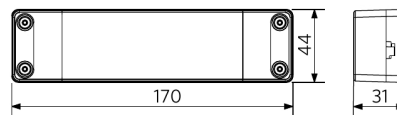

LEDPanelS-B3 Driver