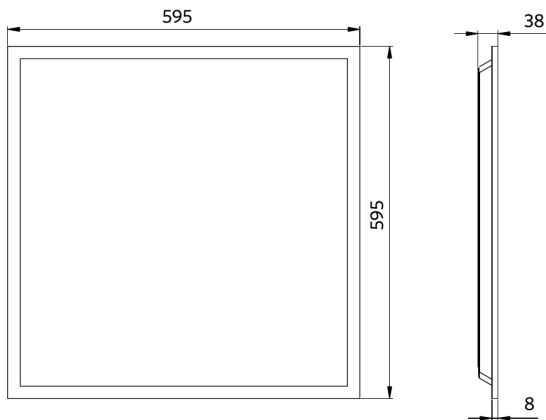

3 YEARS WARRANTY

Technical Specifications	
Lifetime (L70)	50,000 h
Lifetime (L80)	30,000 h
On-/Off-cycles	100,000
Colour consistency (SDCM)	4
Dimmability	On-Off
Finishing	White RAL9003
Colour rendering index (CRI)	≥ 80
Degree of protection (IP)	IP20
Impact strength	IK02
Protection class	II
Risk group (EN 62471)	RG0
With control gear	Yes
Glow wire test	650°C
Power factor	≥ 0.9

Electrical Supply	
Frequency	50/60 Hz
Nominal voltage	220-240 V
DC input voltage	See catalogue appendix Connection Specifications
230V Cable length	0.3 m

Mechanical Properties	
Housing material	Aluminium
Optical material	Polystyrene (PS)
Cover material	Polystyrene (PS)

Ambient Conditions	
Operating temperature	-10-+45°C
Application temperature	+25°C
Storage environment	-25-+50°C

Dimensional Drawing (mm)

LEDPanelS-B3 Sq595-32W