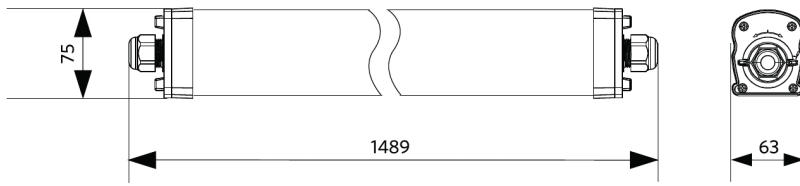

## Specifications

Item Code	Item Description	Equivalent to (W)	Power (W)	Lumen	Efficacy (lm/W)	CCT (K)	Internal wiring (mm <sup>2</sup> )	Max. input cable diameter (mm)	Weight (kg/pc)
<b>On-Off</b>									
711000008200	LEDWaterproof-P4 L1489-54W-840	TL 2x58W	54	8100	150	4000	3x2.5	7-11	1.21

## Packaging Information

Item			Box			
Item Code	Item Description	EU HS Code	Dimensions (mm) (LxWxH)	Gross Weight (kg)	EAN	pc/box
711000008200	LEDWaterproof-P4 L1489-54W-840	94051190	1497x70x80	1.50	6931783015018	1

## Dimensional Drawing (mm)

LEDWaterproof-P4 L1489