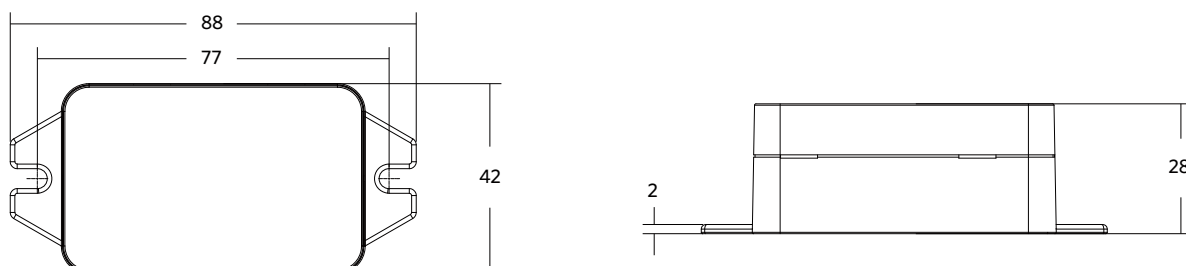

Dimensional drawing (mm)

821017003200 - LEDSmart-BLE2-DALI-Converter