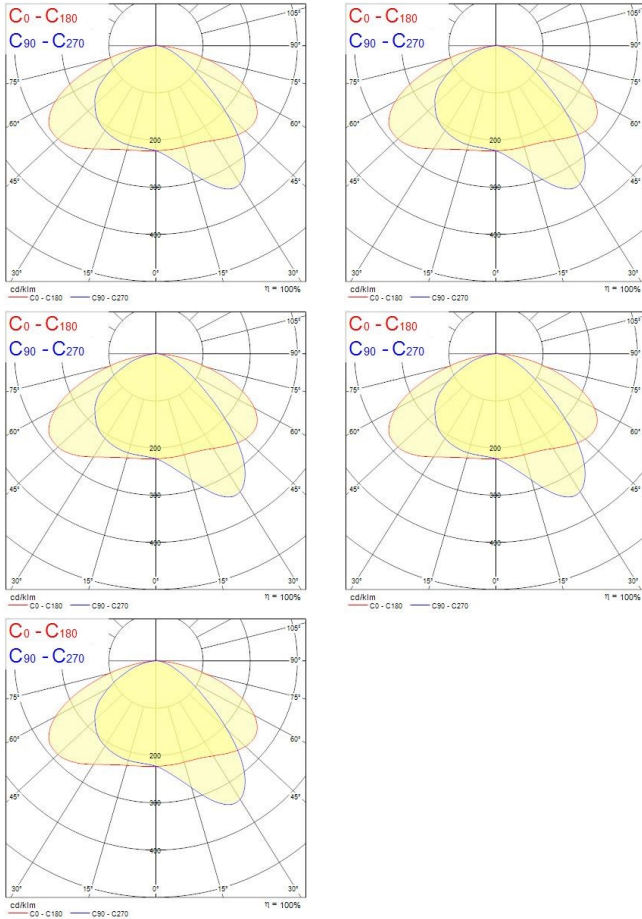

### Product features

- Muro Surface is a wall mounted fixture for exterior lighting applications. Comes with aluminium housing in RAL7016 anthracite grey colour, frosted PC diffuser, IP65, IK10, Class I, 4000K, non-dimmable multipower driver with 5 settings, 1700 / 1900 / 2750 / 3150 / 3250 lm, 14 / 16 / 24 / 27 / 28 W, up to 121 lm/W total system efficacy, switchable built in Mini photocell, CRI80, Asymmetrical beam, 119.000 hrs L70B50 lifespan, 304 x 305 x 155 mm (L x W x D) dimensions, 4.1 kg weight.

### PHOTOMETRY