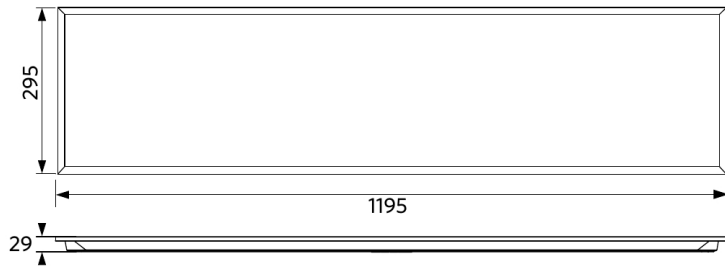

Dimensional Drawing (mm)

LEDPanelS-P6 Re295