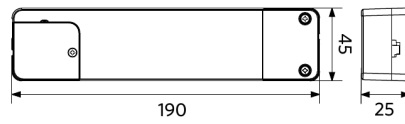

LEDPanelS-P6
Driver Tunable White