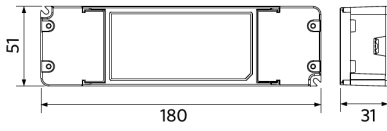

Packaging Information

Item			Box			
Item Code	Item Description	EU HS Code	Dimensions (mm) (LxWxH)	Gross Weight (kg)	EAN	pc/box
542003108700	LEDPanelS-P6 Re295-30W-830-U19	94051190	1306x41x333	2.60	6941497774309	1
140055486	LEDPanelRc-SI Re300-Surface-Module-WH-CT	94059900	1290x390x118	4.60	6956321879822	1
140060852	LEDFixture-Ceiling-Cable-Kit-0.5m	73121020	100x100x5	0.40	6956321895266	1
542003021800	LEDPanelRc-S-B2 Mounting-Springs	73209090	280x200x170	0.10	6941408821672	1
542098000800	LEDPanelRC-SI U19 EM-kit 1h	85044083	490x390x150	0.98	6941497702340	1
542098000900	LEDPanelRC-SI U19 EM-kit 3h	85044083	490x390x150	1.08	6941497702333	1
542098009800	LEDPanelRc Re300-Frame-WH	94059900	388x90x1290	1.93	6941497704047	1
542098017700	LEDPanelRc2 Re300-Surface-Kit-WH	94059900	1394x77x68	1.95	6941497720672	1
542098030700	Junction-Box-WH	85369010	43x103.4x26	0.06	6941408868684	1
542098045500	LEDPanelS-P Suspension-Kit-G6	73121020	130x130x30	0.22	6941497784773	1

Ambient Conditions

Operating temperature	-10-+45°C
Application temperature	+25°C
Storage environment	-20-+50°C

Dimensional Drawing (mm)

LEDPanelS-P6 Re295

LEDPanelS-P6
Driver On/Off

LEDPanelS-P6
Driver Dim