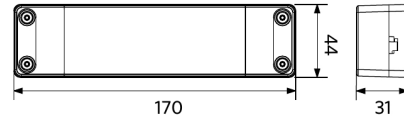

Ambient Conditions

Operating temperature	-10-+45°C
Application temperature	+25°C
Storage environment	-20-+50°C

Dimensional Drawing (mm)

LEDPanelS-P6 Re295

LEDPanelS-P6
Driver On/Off

LEDPanelS-P6
Driver Dim