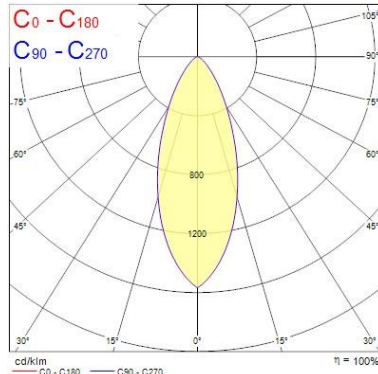

Obico 68

OBICO 68 IP65 530lm 3CCT DIM ADJ BLACK

0005364

Connectable conductor cross section - Max (mm²)	1.5

Lifetime data

Lifespan L70 B50	100000
Lifespan L80 B20	100000
Lifespan L80 B10	100000
Lifespan L90 B10	50000

Physical data

Housing colour	RAL 9017 - Traffic black
IP rating	IP65/20
IK rating	IK03
Diffuser finish	Other
Diffuser material	None
Reflector finish	None
Nominal Product Height (mm)	45.5
Nominal Product Diameter (mm)	81
Cutout Dimensions (W x L in mm or Diameter in mm)	68
Weight (kg)	0.21

Packaging

Single packaging type	Carton
Product EAN number	5410288053646
Packaging single length / height (cm)	11.5
Packaging single width (cm)	8.0
Packaging single depth (cm)	14.4
DUN14 (inner)	25410288053640
Units per inner package	6
Packaging inner length / height (cm)	29.9
Packaging inner width (cm)	25.2
Packaging inner depth (cm)	12.8
DUN14 (outer)	15410288053643
Units per outer package	36
Packaging outer length / height (cm)	52.1
Packaging outer width (cm)	31.5
Packaging outer depth (cm)	41.1

Safety data

Optimal operating condition (°C)	-20-40

PHOTOMETRY

Obico 68 OBICO 68 IP65 530lm 3CCT DIM ADJ BLACK 0005364

TECHNICAL DRAWINGS