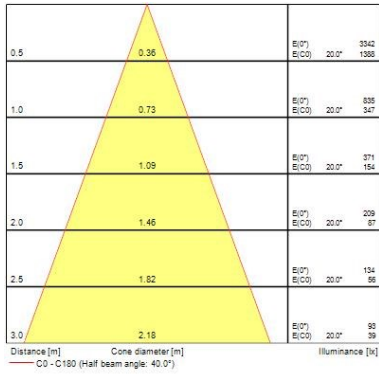

Obico 68

OBICO 68 IP65 530lm 3CCT DIM ADJ BLACK

0005364

Connectable conductor cross section - Max (mm²)	1.5

Lifetime data

Lifespan L70 B50	100000
Lifespan L80 B20	100000
Lifespan L80 B10	100000
Lifespan L90 B10	50000

Physical data

Housing colour	RAL 9017 - Traffic black
IP rating	IP65/20
IK rating	IK03
Diffuser finish	Other
Diffuser material	None
Reflector finish	None
Nominal Product Height (mm)	45.5
Nominal Product Diameter (mm)	81
Cutout Dimensions (W x L in mm or Diameter in mm)	68
Weight (kg)	0.21

Packaging

Single packaging type	Carton
Product EAN number	5410288053646
Packaging single length / height (cm)	11.5
Packaging single width (cm)	8.0
Packaging single depth (cm)	14.4
DUN14 (inner)	25410288053640
Units per inner package	6
Packaging inner length / height (cm)	29.9
Packaging inner width (cm)	25.2
Packaging inner depth (cm)	12.8
DUN14 (outer)	15410288053643
Units per outer package	36
Packaging outer length / height (cm)	52.1
Packaging outer width (cm)	31.5
Packaging outer depth (cm)	41.1

Safety data

Optimal operating condition (°C)	-20-40

PHOTOMETRY

Obico 68 OBICO 68 IP65 530lm 3CCT DIM ADJ BLACK 0005364

TECHNICAL DRAWINGS