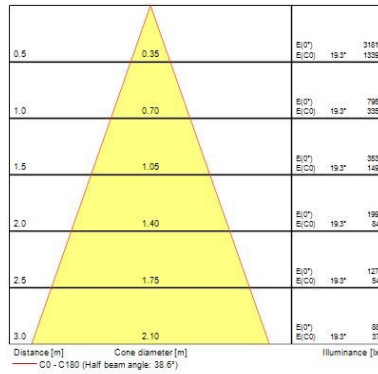

Obico 68

OBICO 68 IP65 530lm 3CCT DIM ADJ BLACK

0005364

Connectable conductor cross section - Max (mm²)	1.5

Lifetime data

Lifespan L70 B50	100000
Lifespan L80 B20	100000
Lifespan L80 B10	100000
Lifespan L90 B10	50000

Physical data

Housing colour	RAL 9017 - Traffic black
IP rating	IP65/20
IK rating	IK03
Diffuser finish	Other
Diffuser material	None
Reflector finish	None
Nominal Product Height (mm)	45.5
Nominal Product Diameter (mm)	81
Cutout Dimensions (W x L in mm or Diameter in mm)	68
Weight (kg)	0.21

Packaging

Single packaging type	Carton
Product EAN number	5410288053646
Packaging single length / height (cm)	11.5
Packaging single width (cm)	8.0
Packaging single depth (cm)	14.4
DUN14 (inner)	25410288053640
Units per inner package	6
Packaging inner length / height (cm)	29.9
Packaging inner width (cm)	25.2
Packaging inner depth (cm)	12.8
DUN14 (outer)	15410288053643
Units per outer package	36
Packaging outer length / height (cm)	52.1
Packaging outer width (cm)	31.5
Packaging outer depth (cm)	41.1

Safety data

Optimal operating condition (°C)	-20-40

PHOTOMETRY

Obico 68 OBICO 68 IP65 530lm 3CCT DIM ADJ BLACK 0005364

TECHNICAL DRAWINGS