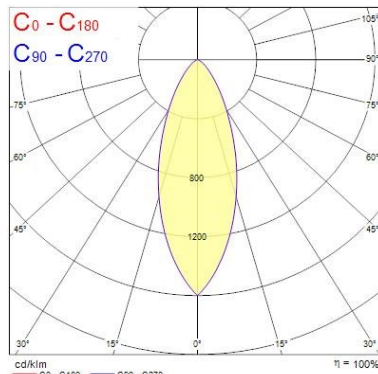

Obico 68

OBICO 68 IP65 530lm 3CCT DIM ADJ BLACK

0005364

Connectable conductor cross section - Max (mm²)	1.5

Lifetime data

Lifespan L70 B50	100000
Lifespan L80 B20	100000
Lifespan L80 B10	100000
Lifespan L90 B10	50000

Physical data

Housing colour	RAL 9017 - Traffic black
IP rating	IP65/20
IK rating	IK03
Diffuser finish	Other
Diffuser material	None
Reflector finish	None
Nominal Product Height (mm)	45.5
Nominal Product Diameter (mm)	81
Cutout Dimensions (W x L in mm or Diameter in mm)	68
Weight (kg)	0.21

Packaging

Single packaging type	Carton
Product EAN number	5410288053646
Packaging single length / height (cm)	11.5
Packaging single width (cm)	8.0
Packaging single depth (cm)	14.4
DUN14 (inner)	25410288053640
Units per inner package	6
Packaging inner length / height (cm)	29.9
Packaging inner width (cm)	25.2
Packaging inner depth (cm)	12.8
DUN14 (outer)	15410288053643
Units per outer package	36
Packaging outer length / height (cm)	52.1
Packaging outer width (cm)	31.5
Packaging outer depth (cm)	41.1

Safety data

Optimal operating condition (°C)	-20-40

PHOTOMETRY

Obico 68 OBICO 68 IP65 530lm 3CCT DIM ADJ BLACK 0005364

TECHNICAL DRAWINGS