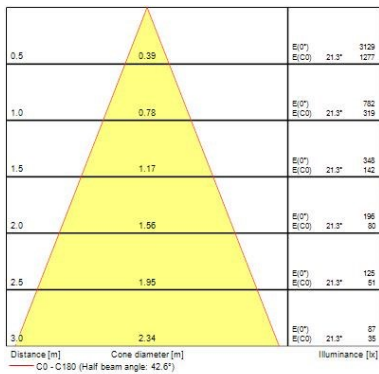

Obico 68

OBICO 68 IP65 530lm 3CCT DIM ADJ BLACK

0005364

Connectable conductor cross section - Max (mm²)	1.5

Lifetime data

Lifespan L70 B50	100000
Lifespan L80 B20	100000
Lifespan L80 B10	100000
Lifespan L90 B10	50000

Physical data

Housing colour	RAL 9017 - Traffic black
IP rating	IP65/20
IK rating	IK03
Diffuser finish	Other
Diffuser material	None
Reflector finish	None
Nominal Product Height (mm)	45.5
Nominal Product Diameter (mm)	81
Cutout Dimensions (W x L in mm or Diameter in mm)	68
Weight (kg)	0.21

Packaging

Single packaging type	Carton
Product EAN number	5410288053646
Packaging single length / height (cm)	11.5
Packaging single width (cm)	8.0
Packaging single depth (cm)	14.4
DUN14 (inner)	25410288053640
Units per inner package	6
Packaging inner length / height (cm)	29.9
Packaging inner width (cm)	25.2
Packaging inner depth (cm)	12.8
DUN14 (outer)	15410288053643
Units per outer package	36
Packaging outer length / height (cm)	52.1
Packaging outer width (cm)	31.5
Packaging outer depth (cm)	41.1

Safety data

Optimal operating condition (°C)	-20-40

PHOTOMETRY

Obico 68 OBICO 68 IP65 530lm 3CCT DIM ADJ BLACK 0005364

TECHNICAL DRAWINGS