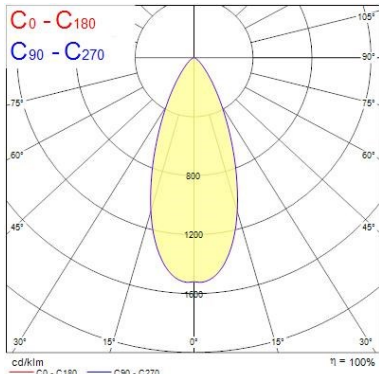

Obico 68

OBICO 68 IP65 530lm 3CCT DIM ADJ BLACK

0005364

Connectable conductor cross section - Max (mm²)	1.5

Lifetime data

Lifespan L70 B50	100000
Lifespan L80 B20	100000
Lifespan L80 B10	100000
Lifespan L90 B10	50000

Physical data

Housing colour	RAL 9017 - Traffic black
IP rating	IP65/20
IK rating	IK03
Diffuser finish	Other
Diffuser material	None
Reflector finish	None
Nominal Product Height (mm)	45.5
Nominal Product Diameter (mm)	81
Cutout Dimensions (W x L in mm or Diameter in mm)	68
Weight (kg)	0.21

Packaging

Single packaging type	Carton
Product EAN number	5410288053646
Packaging single length / height (cm)	11.5
Packaging single width (cm)	8.0
Packaging single depth (cm)	14.4
DUN14 (inner)	25410288053640
Units per inner package	6
Packaging inner length / height (cm)	29.9
Packaging inner width (cm)	25.2
Packaging inner depth (cm)	12.8
DUN14 (outer)	15410288053643
Units per outer package	36
Packaging outer length / height (cm)	52.1
Packaging outer width (cm)	31.5
Packaging outer depth (cm)	41.1

Safety data

Optimal operating condition (°C)	-20-40

PHOTOMETRY

Obico 68 OBICO 68 IP65 530lm 3CCT DIM ADJ BLACK 0005364

TECHNICAL DRAWINGS