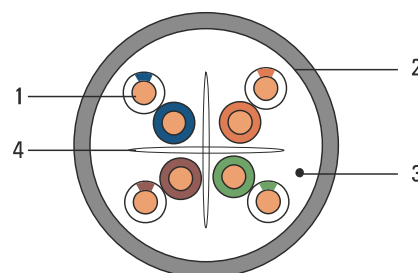

6 U/UTP

1. Conductor
2. Sheath
3. Rip-cord
4. Separator

Cat. No.: SEC6UTPD

SecurityNET U/UTP twisted cable (unshielded) cat. 6, dry. Is intended for outdoor instalations, no need to use additional covers. It's perfectly suited for installations in computer networks, phone networks, CCTV systems, etc., which may not be exposed to electromagnetic disturbance. It has an outer coating of PE.

TECHNICAL DATA:

construction:	4x2	operating temperature:	od -30°C do +60°C
conductor core:	0,57 mm	installation temperature:	od -10°C do +70°C
execution core:	copper wire [Cu]	impletion:	dry cable
insulation core:	HDPE 0,98 mm	Delay Skew (ns/100 m):	≤ 45
thickness:	0,6 mm	bendig radius:	8 x diameter
shell:	LDPE 7,0 mm	NVP:	66%
characteristic impedance 1-250 MHz:	100 Ω	color:	RAL 9005
max. resistance 1-100 MHz:	9,5 (Ω/100 m)	CPR class:	Fca

- for outdoor use (PE coat)
- dry
- high-quality of the workmanship (copper)
- UV- resistant
- tested (measurement performed on the distance of 90 metres with Fluke Networks DSX-5000 measure)
- meets requirements of cat. 6 U/UTP