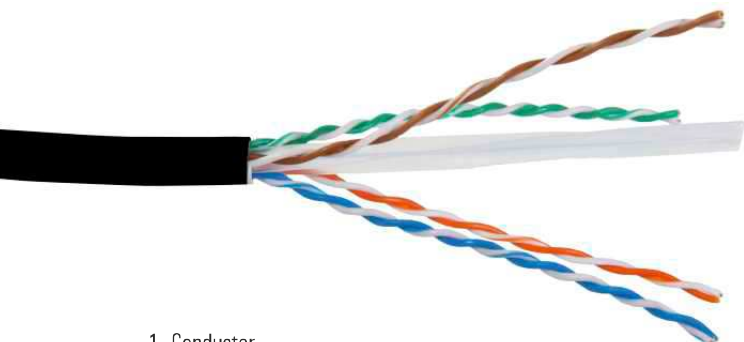

6 U/UTP

1. Conductor
2. Sheath
3. Rip-cord
4. Separator

Cat. No.: SEC6UTPD

SecurityNET U/UTP twisted cable (unshielded) cat. 6, dry. Is intended for outdoor instalations, no need to use additional covers. It's perfectly suited for installations in computer networks, phone networks, CCTV systems, etc., which may not be exposed to electromagnetic disturbance. It has an outer coating of PE.

TECHNICAL DATA:

construction:	4x2	operating temperature:	od -30°C do +60°C
conductor core:	0,57 mm	installation temperature:	od -10°C do +70°C
execution core:	copper wire [Cu]	impletion:	dry cable
insulation core:	HDPE 0,98 mm	Delay Skew (ns/100 m):	≤ 45
thickness:	0,6 mm	bendig radius:	8 x diameter
shell:	LDPE 7,0 mm	NVP:	66%
characteristic impedance 1-250 MHz:	100 Ω	color:	RAL 9005
max. resistance 1-100 MHz:	9,5 (Ω/100 m)	CPR class:	Fca

- for outdoor use (PE coat)
- dry
- high-quality of the workmanship (copper)
- UV- resistant
- tested (measurement performed on the distance of 90 metres with Fluke Networks DSX-5000 measure)
- meets requirements of cat. 6 U/UTP