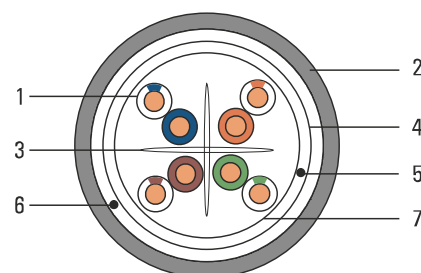

OUTDOOR TWISTED PAIR CABLES – DRY

6 F/UTP

1. Conductor
2. Sheath
3. Separator
4. AL/Mylar
5. Drain wire
6. Rip-cord
7. Mylar

Cat. No.: SEC6FTPD

SecurityNet F/UTP twisted cable (shielded) cat. 5e, dry is intended for outdoor installation, does not require covers or protecting tubes. FTP twisted cable (shielded) is perfectly suited for installations in computer networks, phone networks, CCTV systems, etc., which may be exposed to electromagnetic disturbance. Cable is resistant to UV radiation. It has an outer coating of PE. The cable meets the requirements of structured cabling standards: ISO / IEC 11801, TIA-568-C.2, EN 50173.

- for indoor use
- high-quality of the workmanship (copper)
- tested (measurement performed on the distance of 90 meters with Fluke Networks DSX-5000 measure)
- meets requirements of cat. 6 F/UTP

TECHNICAL DATA:

construction:	4x2	operating temperature:	from -30 °C to +60 °C
conductor core:	0,55 mm	installation temperature:	from -5 °C to +60 °C
execution core:	copper wire (Cu)	NVP:	68 %
isulation core:	PE 1,10 mm	Delay Skew (ns/100 m):	≤ 45
thickness:	0,6 mm	minimum bending radius:	8 x diameter
nominal diameter:	7,4 mm LSZH	color:	RAL 9005
impedance 1-250 MHz:	100 Ω	CPR class:	Fca
max. resistance 1-250 MHz:	9,5Ω / 100 m		